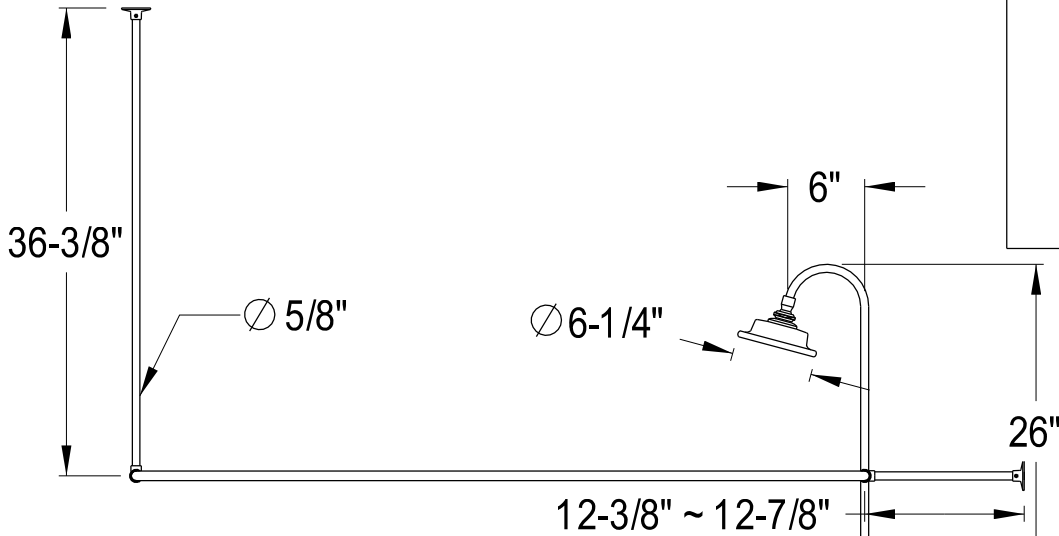

CCK3141HCPL

Shower Combo

CC2091,2,5,8
Tub Waste & Overflow, 20 Gauge

CC461,2,5,8
Single Offset Bath Supply