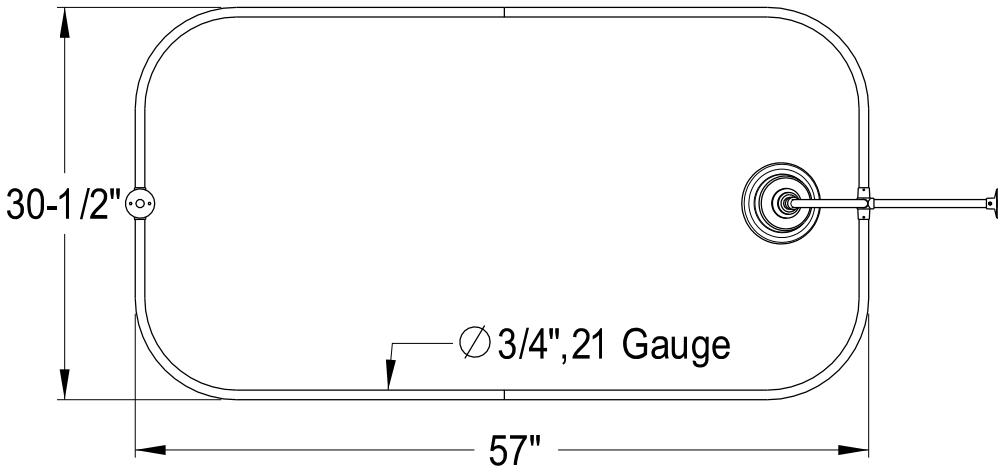

CCK3141HCPL

Shower Combo

CC2091,2,5,8
Tub Waste & Overflow, 20 Gauge

CC461,2,5,8
Single Offset Bath Supply