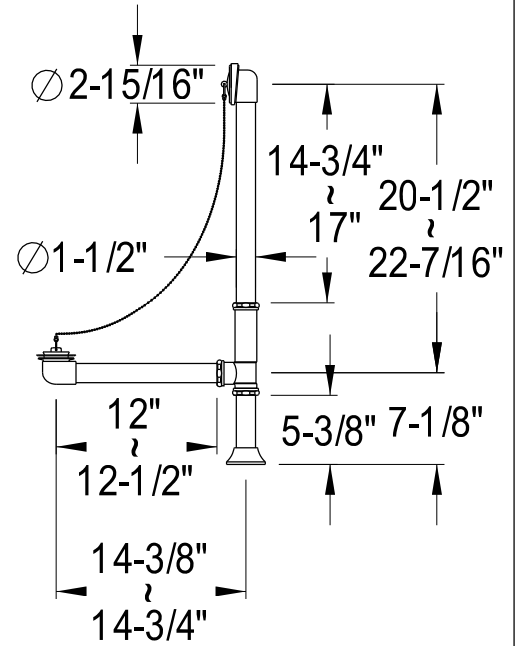

CCK3141HCPL

Shower Combo

CC2091,2,5,8
Tub Waste & Overflow, 20 Gauge

CC461,2,5,8
Single Offset Bath Supply